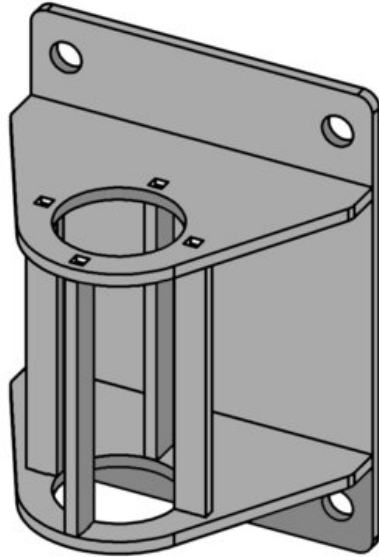

## Wall Socket for Swivel Davit Crane, Zinc Plated

### Product information

Wall socket with zinc plating, suitable for all Swivel Davit cranes.

**Material:** Steel

**Finish:** Galvanized

Part Code	Weight kg	Delivery time
609777001844	7.6	10