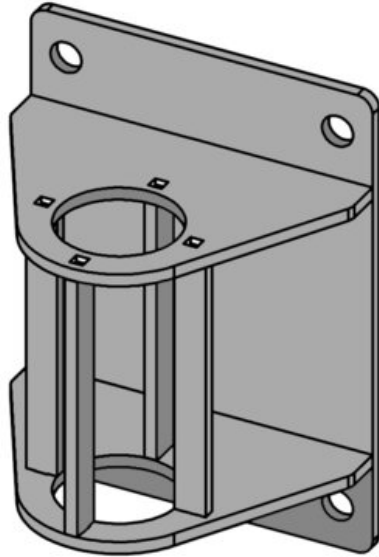

Wall Socket for Swivel Davit Crane, Zinc Plated

Product information

Wall socket with zinc plating, suitable for all Swivel Davit cranes.

Material: Steel

Finish: Galvanized

Part Code

609777001844

**Weight
kg**