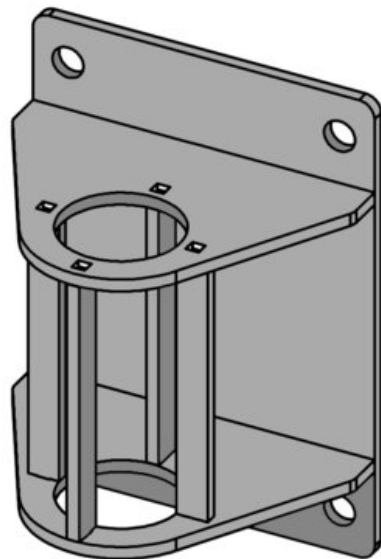

Wall Socket for Swivel Davit Crane, Zinc Plated

Product information

Wall socket with zinc plating, suitable for all Swivel Davit cranes.

Material: Steel

Finish: Galvanized

Part Code	Weight kg	Delivery time
609777001844	7.6	10

Blueprint