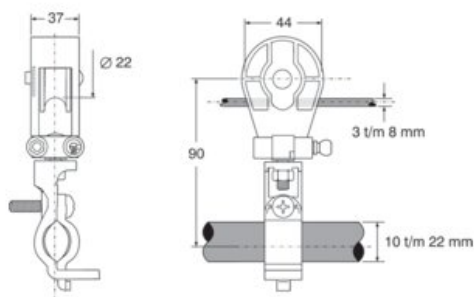

## Round cable carriage for steel wire rope

### Product information

The REMA RKL round cable trolleys are suitable for guiding round cables for the energy supply over a wire rope.

Features:

- Easy and quick to install

**Marking:** CE-marked

Part Code	GTIN No.	Model	For cable	For wire rope dia mm	Weight kg	Delivery time
R4023001	8717365019029	RKW 3-8	12-20	3-8	0.1	3