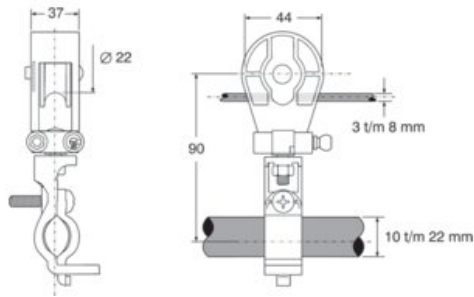

Round cable carriage for steel wire rope

Product information

Marking: CE-marked

Part Code	GTIN No.	Model	For cable	For wire rope dia mm	Weight kg	Delivery time
R4023001	8717365019029	RKW 3-8	12-20	3-8	0.1	3