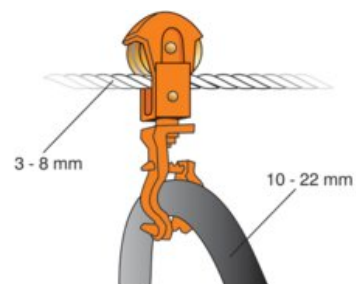

## Round cable carriage for steel wire rope

### Product information

The REMA RKL round cable trolleys are suitable for guiding round cables for the energy supply over a wire rope.

Features:

- Easy and quick to install

**Marking:** CE-marked

Part Code	GTIN No.	Model	For cable	For wire rope dia mm	Weight kg	Delivery time
R4023001	8717365019029	RKW 3-8	12-20	3-8	0.1	3