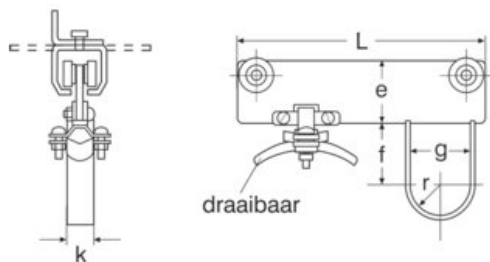

## Round cable drag carriage

### Product information

These carrier trolleys are the perfect addition to the C-profile guide rails when setting up a power supply for crane systems.

Part Code	GTIN No.	Model	Profile type	For cable	E mm	F mm	G mm	K mm	L mm	R mm	Weight kg	Delivery time
R4021001	8717365018817	135M-8/15	100	8-15	40	70	40	15	165	20	0.48	3
R4021003	8717365018824	135M-16/24	100	16-24	40	70	40	15	165	20	0.51	3
R4021011	8717365018831	335M-8/15	300	8-15	60	70	40	15	225	20	1	3
R4021013	8717365018848	335M-16/24	300	16-24	60	70	40	15	225	20	1.05	30
R4021021	8717365018879	435M-8/15	400	8-15	70	70	40	15	260	20	1.33	3
R4021023	8717365020445	435M-16/24	400	16-24	70	70	40	15	260	20	1.38	3