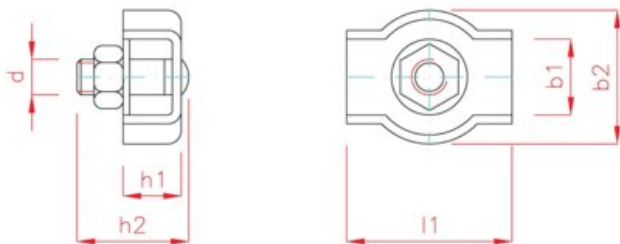

### Product information

**General:** Stainless Simplex Clip single type with 1 screw.

**Material:** Stainless acidproof steel AISI 316.

**Finish:** Polished.

Part Code	Rope Ø range mm	B1 mm	B2 mm	D mm	h1 mm	h2 mm	L1 mm	Delivery time
121200300160	3	6	14	M 4	7	14	17	30
121200400160	4	8	18	M 5	7	18	20	30
121200500160	5	10	20	M 5	8	18	25	30
121200600160	6	12	24	M 6	9	23	30	30