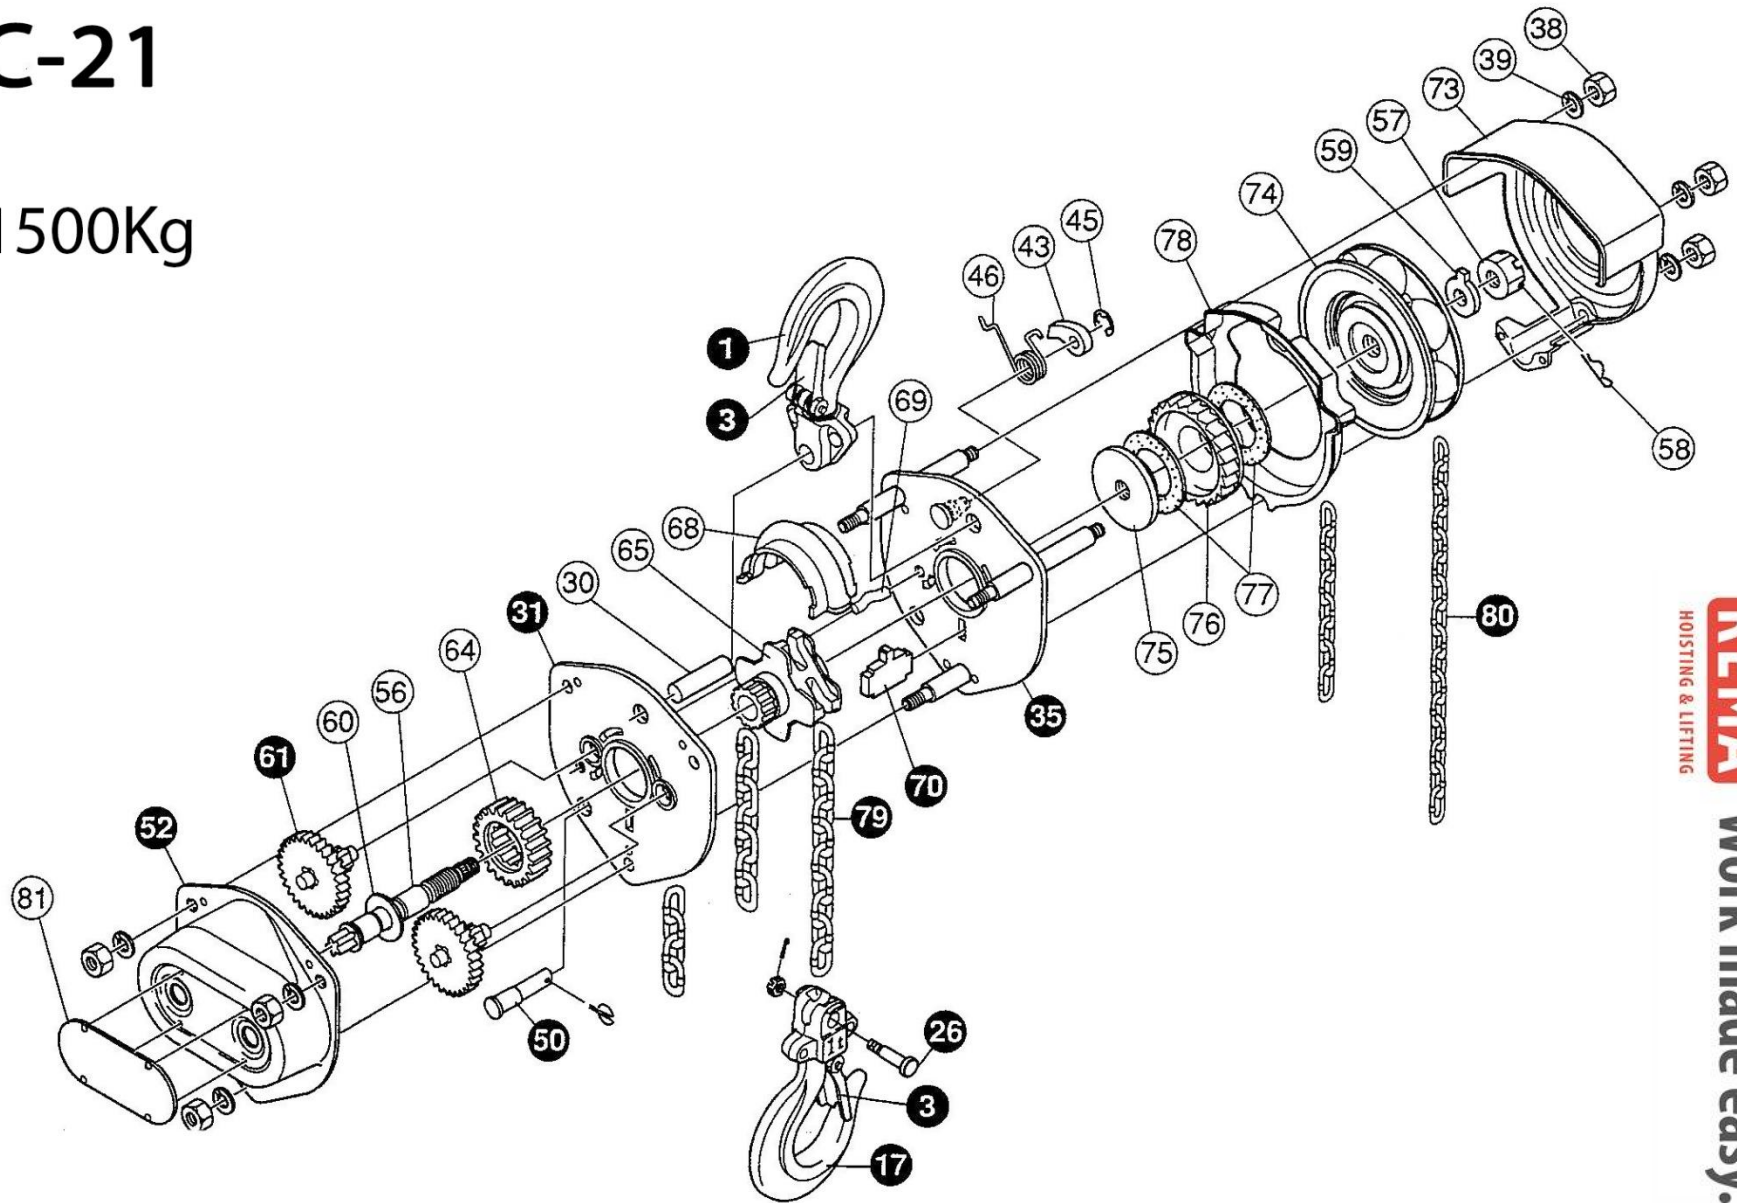

C-21

1500Kg

REMA
HOISTING & LIFTING

Work made easy.

#	PARTS NAME	PARTNUMBER	NOTES
1	TOPHOOK	4331201	
3	SATETY LATCH	4331203	
17	BOTTOMHOOK	4331217	
26	CHAIN BOLT	4331226	
30	TOP HOOK PIN	4331230	
31	GEAR SIDE PLATE	4331231	
35	WHEEL SIDE PLATE	4331235	
38	HEX NUT	4331238	
39	SPRING WASHER	4331239	
43	PAWL	4331243	
45	E-RING	4331245	
46	PAWL SPRING (SET)	4331246	
50	CHAIN STOP	4331250	
52	GEAR CASE	4331252	
56+60	PINION SHAFT	4331256	
57	CASTLE NUT	4331257	
58	R PIN	4331258	
59	CHECK WASSER	4331259	
61	GEAR SET	4331261	
64	LOAD GEAR	4331264	
65	LOAD SHEAVE	4331265	
68	CHAIN GUIDE	4331268	
69	CHAIN GUIDE PIN	4331269	
70	CHAIN STRIPPER	4331270	
73	HAND WHEEL COVER	4331273	
74	HAND WHEEL	4331274	
75	DISC HUB	4331275	
76	RATCHET WHEEL	4331276	
77	FRICITION DISC	4331277	
78	BRAKE COVER	4331278	
81	NAME PLATE	4331281	