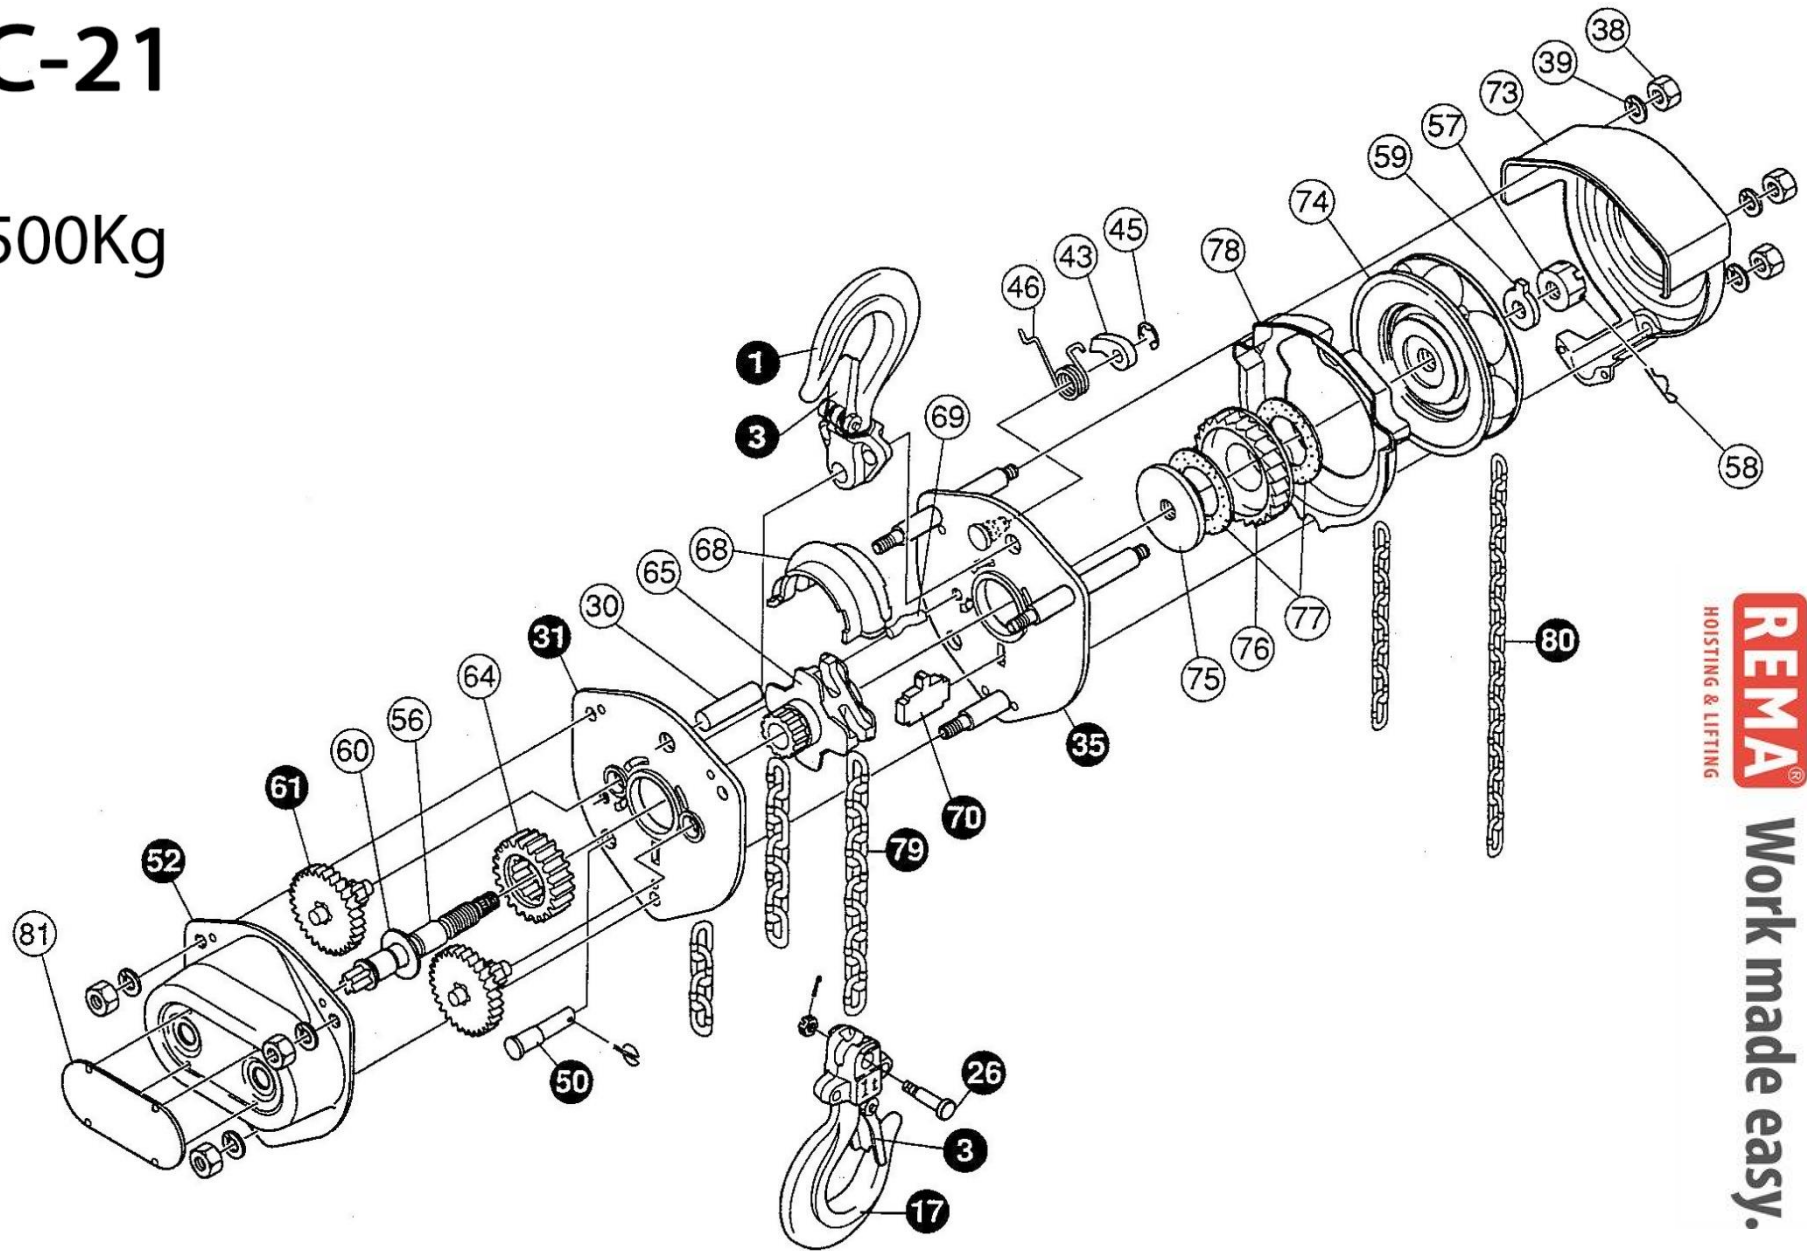

# C-21

## 500Kg

**REMA**  
HOISTING & LIFTING

**Work made easy.**

#	PARTS NAME	PARTNUMBER	NOTES
1	TOPHOOK	4331001	
3	SAFETY LATCH	4331003	
17	BOTTOMHOOK	4331017	
26	CHAIN BOLT	4331026	
30	TOP HOOK PIN	4331030	
31	GEAR SIDE PLATE	4331031	
35	WHEEL SIDE PLATE	4331035	
38	HEX NUT	4331038	
39	SPRING WASHER	4331039	
43	PAWL	4331043	
45	E-RING	4331045	
46	PAWL SPRING (SET)	4331046	
50	CHAIN STOP	4331050	
52	GEAR CASE	4331052	
56	PINION SHAFT	4331056	
57	CASTLE NUT	4331057	
58	R PIN	4331058	
59	CHECK WASSER	4331059	
61	GEAR SET	4331061	
64	LOAD GEAR	4331064	
65	LOAD SHEAVE	4331065	
68	CHaine GUIDE	4331068	
70	CHAIN STRIPPER	4331070	
73	HAND WHEEL COVER	4331073	
74	HAND WHEEL	4331074	
75	DISC HUB	4331075	
76	RATCHET WHEEL	4331076	
77	FRICITION DISC	4331077	
78	BRAKE COVER	4331078	
81	NAME PLATE	4331081	