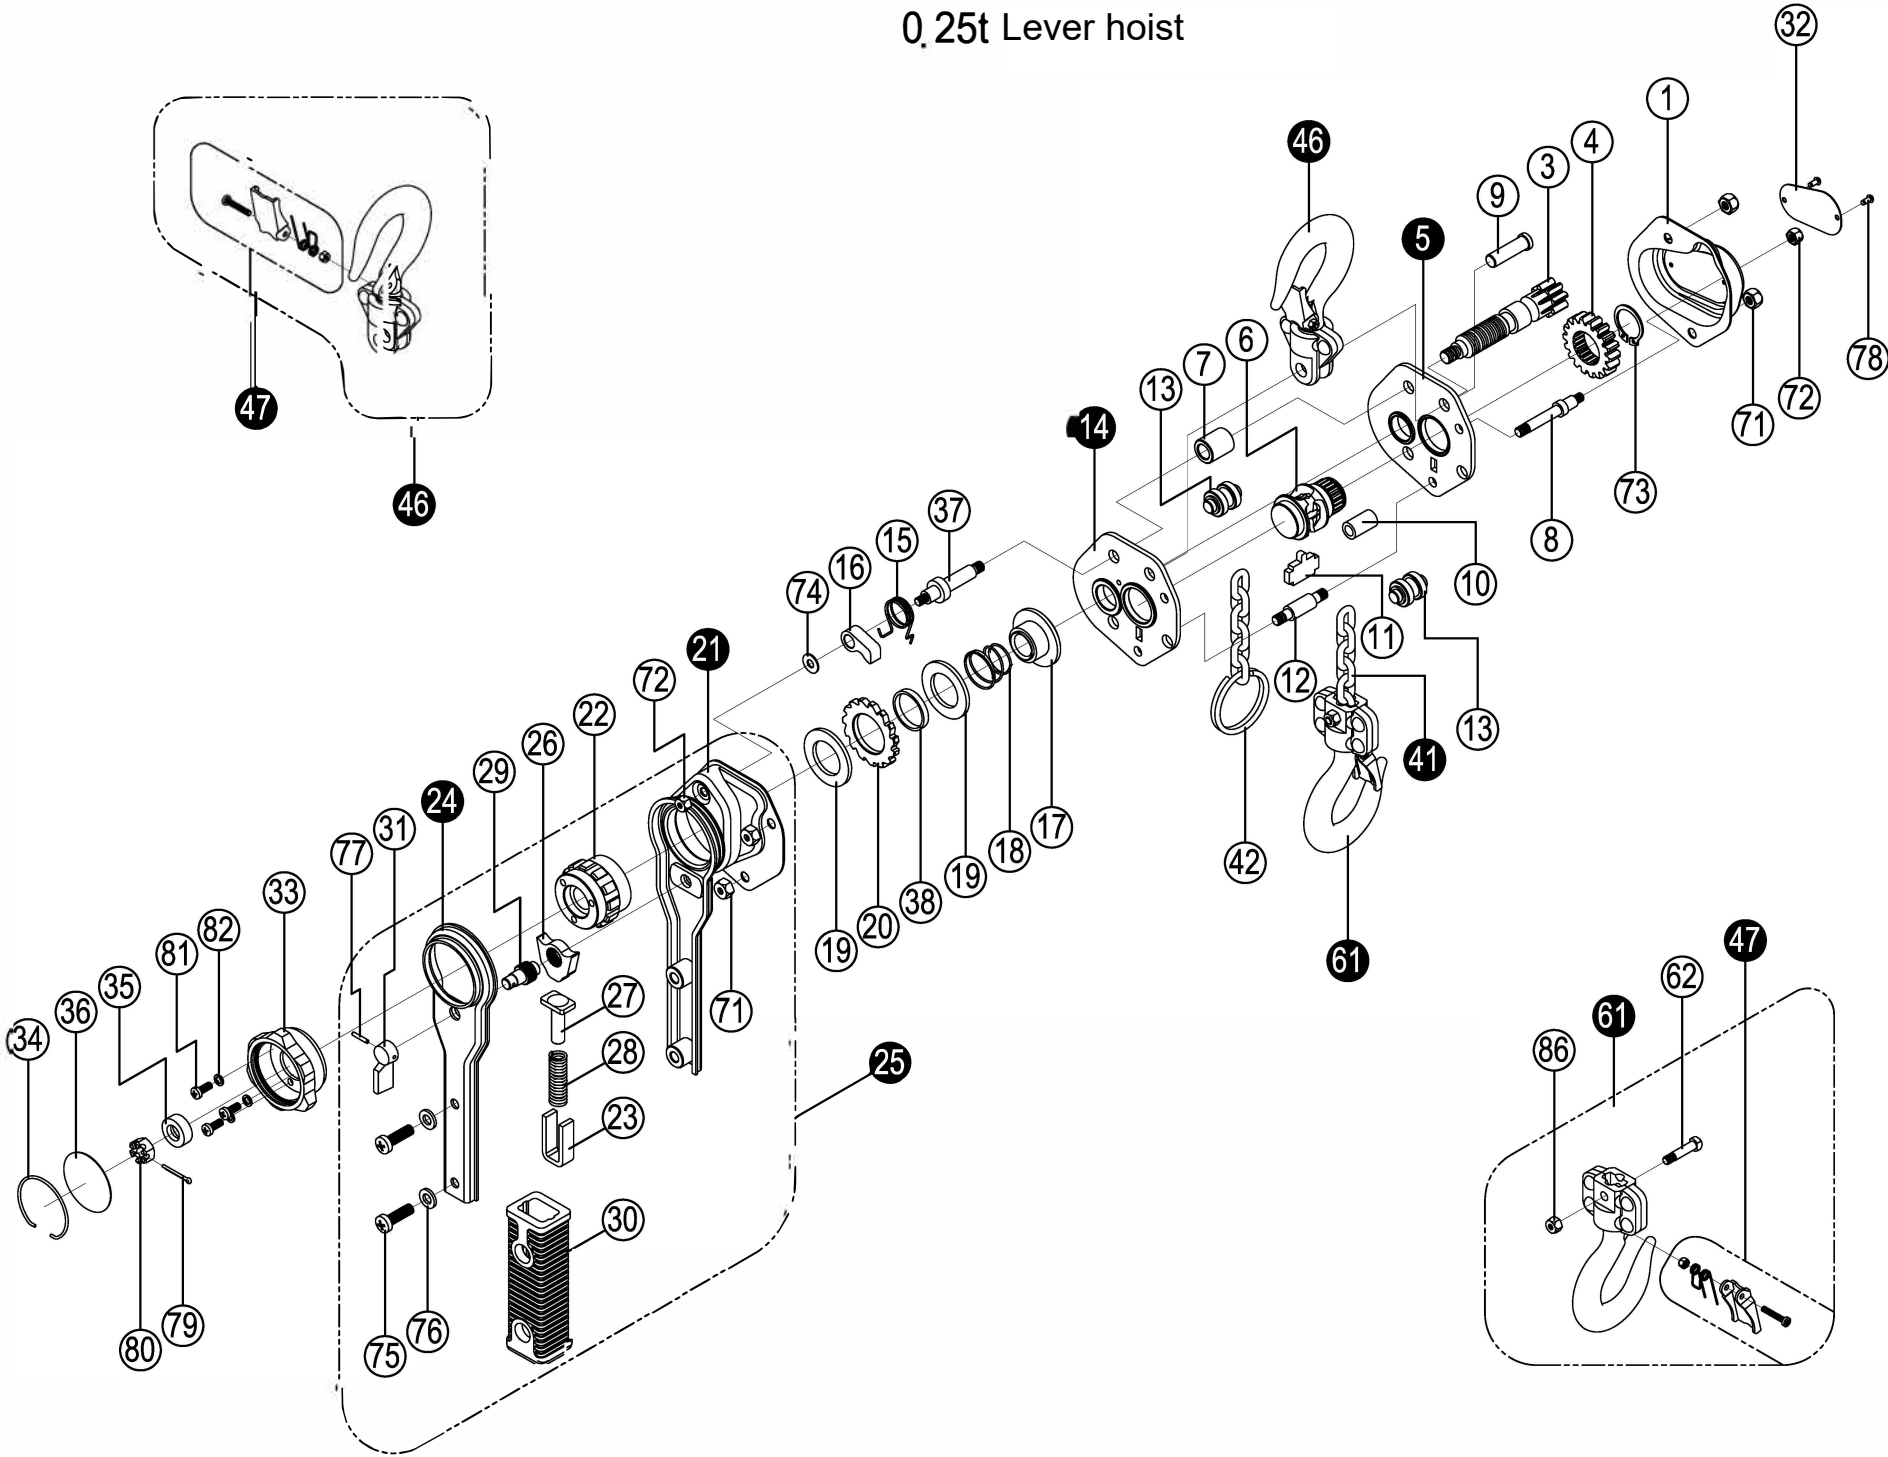

0.25t Lever hoist