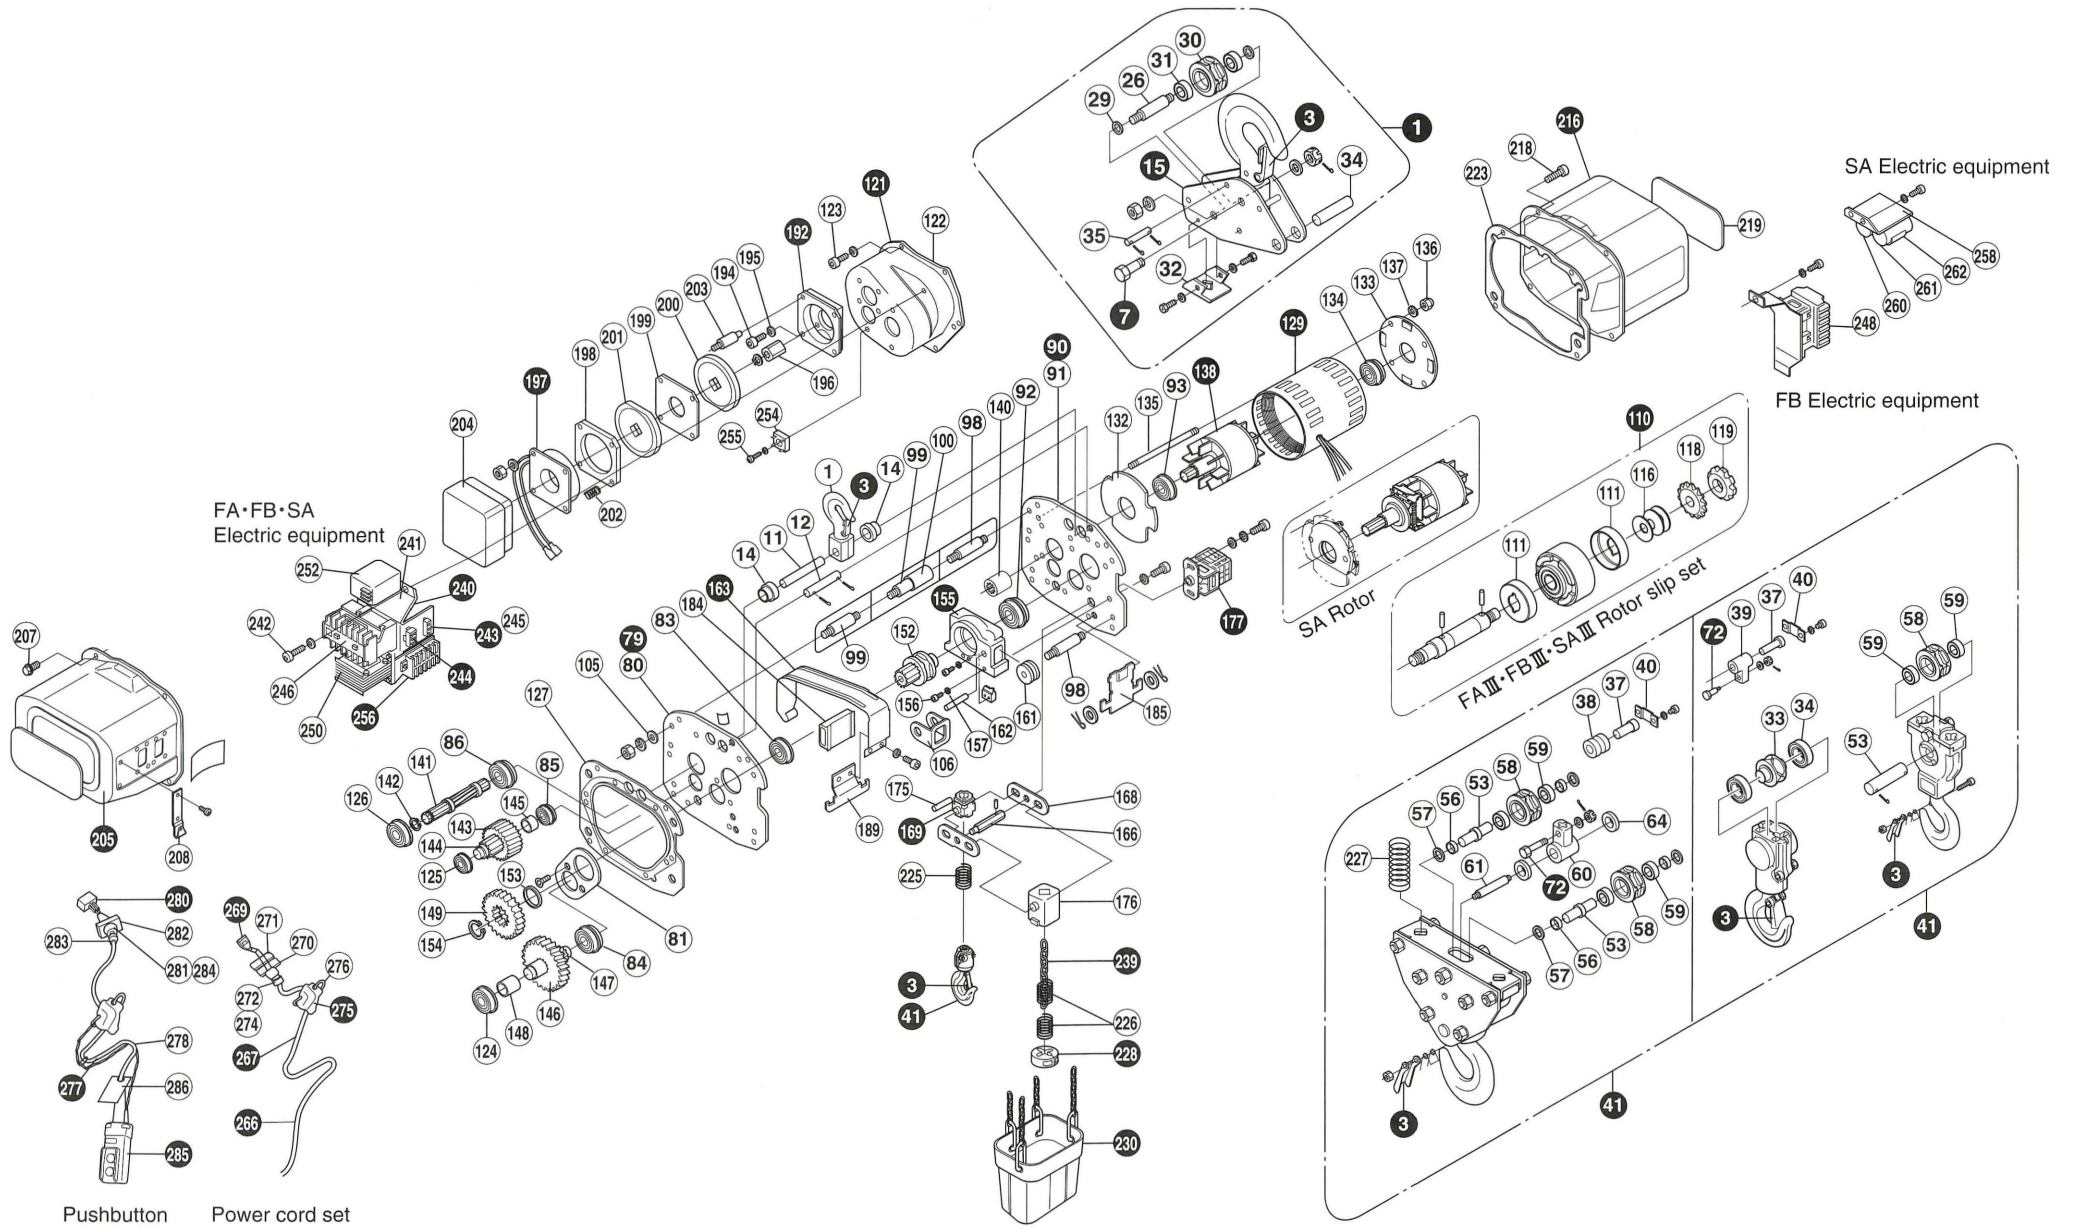

XIV) EXPLODED VIEWS

HOISTING & LIFTING

Work made easy.

Prod.Id	Description	Pos.
4492001	FAH/FBH-30-1 TOP HOOK ASS'Y	1
4492615	FAH/FBH-30-3/615 SAFETY LATCH ASS'Y	3
4490024	FAH/FBH/024 TANDWIELASET 2E+2E 1.0T	24
4492016	FAH/FBH-30-30 CHAIN WHEEL BOTTOM HOOK 3T	30
4492002	FAH/FBH-30-37/38/40 CHAIN ANCHORAGE ASS'Y	37
4492137	FAH/FBH-30-37 GUIDE ROLLER AXLE	37
4492138	FAH/FBH-30-38 GUIDE ROLLER	38
4492014	FAH/FBH-30-41 BOTTOM HOOK SEPPERATE	41
4492015	FAH/FBH-30-41/015 BOTTOM HOOK ASS'Y	41
4490049	FAH/FBH-10-049/146 4TH & 5TH GEAR ASS'Y	49
4490050	FAH/FBH-10-050/169 OPERATING ELEMENT A SET	50
4492017	FAH/FBH-30-59/637 BEARING NO.NF.204/NTN	59
4491072	FAH/FBH-72/604 BOLD FOR LOAD CHAIN 2T/3T	72
4490527	FAH/FBH-10-93/527 BALL BEARING	93
4490117	FAH/FBH-10-116 Plate spring 10 pieces	116
4490118	FAH/FBH-10-118 WASHER	118
4490119	FAH/FBH-10-119 NUT	119
4490133	FAH/FBH-10-133 MOTOR BRACKET	133
4490135	FAH/FBH-10-135/552 MOTOR STAY BOLT	135
4490524	FAH/FBH-10-140/524 MOTORSHAFT JOINT	141
4490401	FAH/FBH-10-152/401 LOAD SHEAVE	152
4490405	FAH/FBH-10-155/405 CHAIN GUIDE	155
4490420	FAH/FBH-CHAIN STRIPPER [IN 155]	155
4490409	FAH/FBH-10-161/409 ROLLER	161
4490412	FAH/FBH-10-163/412 SHEAVE COVER SET	163
4490438	FAH/FBH-10-166/438 HEX.SHAFT OPERATING ELEMENT	166
4490437	FAH/FBH-10-168/437 OPERATING PLATE	168
4490433	FAH/FBH-10-175/433 OPERATING ELEMENT A STOPPER	175
4490424	FAH/FBH-10-176/424 OPERATING ELEMENT B	176
4490016	FAH/FBH-10-177 LIMIT SWITCH	177
4490844	FAH/FBH-10-185/844 CHAIN BUCKET FITTING	185
4490843	FAH/FBH-10-189/843 CHAIN BUCKET HANGER FITTING	189
4490535	FAH/FBH-10-192/535 MAGN.BRAKE HOLDER SET	192
4490534	FAH/FBH-10-196/534 SQUARE HUB	196
4490562	FAH/FBH-10-197/562 BRAKE COIL	197
4490564	FAH/FBH-10-198/564 ARMATURE [A]	198
4490565	FAH/FBH-10-199/564 ARMATURE [B]	199
4490531	FAH/FBH-10-200/531 FRICTION DISCS [SET OF 2 PC]	200
4490540	FAH/FBH-10-202/540 BRAKE SPRING	202
4490203	FAH/FBH-10-203/98 STAY BOLT A	203
4490544	FAH/FBH-10-203/544 BULT BRAKE	203
4490204	FAH/FBH-10-204/99 STAY BOLT B	204
4490543	FAH/FBH-10-204/543 BRAKE COVER	204