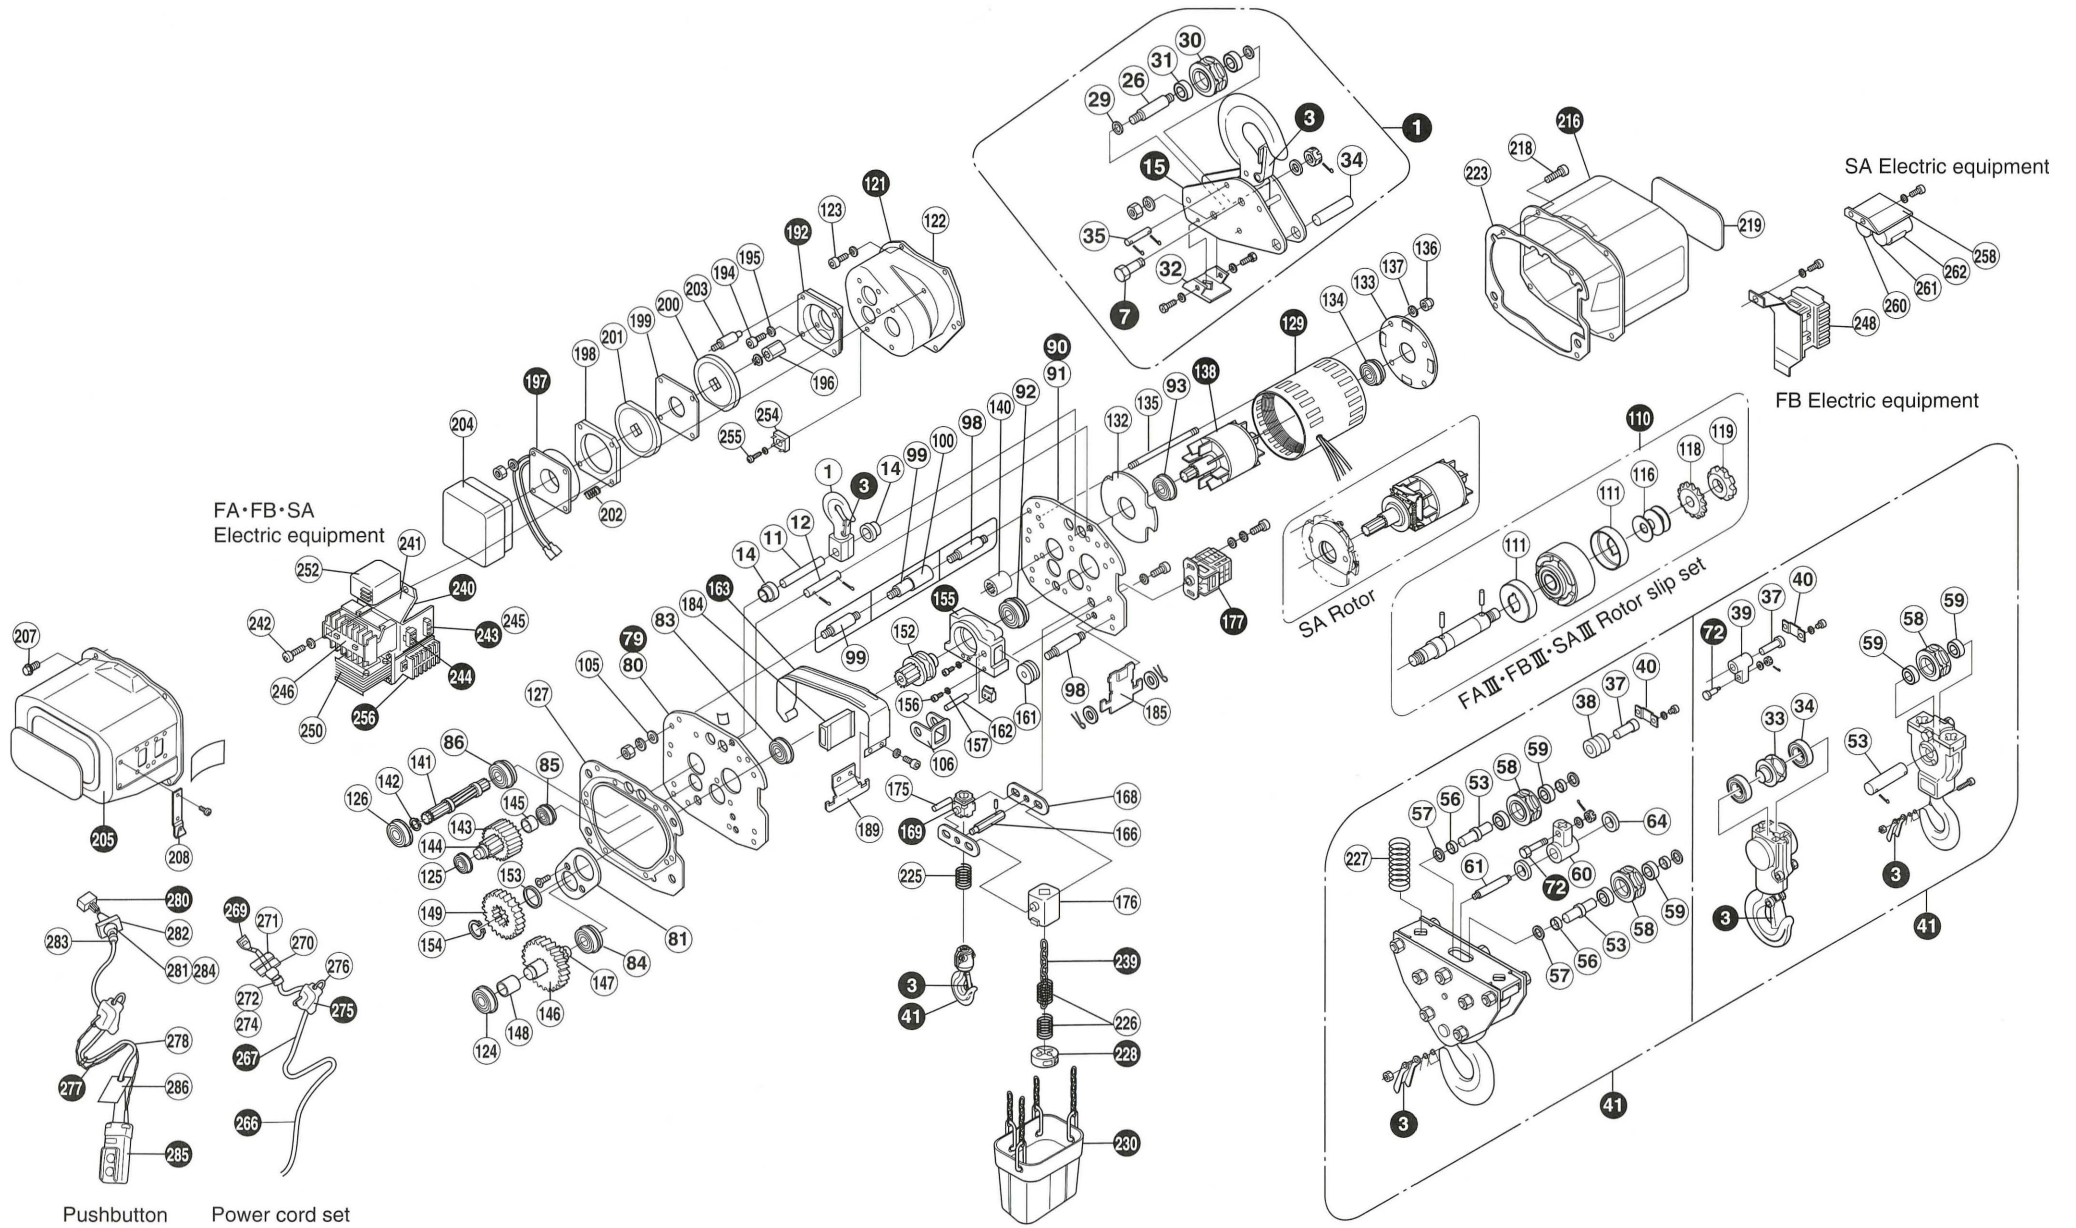

XIV) EXPLODED VIEWS

HOISTING & LIFTING

Work made easy.

Prod.Id	Description	Pos.
4491001	FAH/FBH-20-1 TOP HOOK ASS'Y	1
4491615	FAH/FBH-20-3/615 SAFETY LATCH 2T	3
4491105	FAH/FBH-20-11/105 TOP HOOK PIN	11
4491104	FAH/FBH-20-12/104 TOP HOOK STOPPER PIN	12
4491209	FAH/FBH-20-14/209 REINFORCING METAL	14
4490024	FAH/FBH/024 TANDWIELASET 2E+2E 1.0T	24
4491016	FAH/FBH-20-33 CHAIN WHEEL BOTTOM HOOK 2T	33
4491015	FAH/FBH-20-41/015 BOTTOM HOOK ASS'Y	41
4490043	FBH-10-248/043 ELECTRO ASS'Y 2e SPEED	43
4490049	FAH/FBH-10-049/146 4TH & 5TH GEAR ASS'Y	49
4490050	FAH/FBH-10-050/169 OPERATING ELEMENT A SET	50
4491626	FAH/FBH-20-58 IDLE WHEEL LOWER HOOK	58
4491072	FAH/FBH-72/604 BOLD FOR LOAD CHAIN 2T/3T	72
4490527	FAH/FBH-10-93/527 BALL BEARING	93
4490117	FAH/FBH-10-116 Plate spring 10 pieces	116
4490118	FAH/FBH-10-118 WASHER	118
4490119	FAH/FBH-10-119 NUT	119
4490005	FBH-1/2/3-129/004 MOTOR ASS'Y	129
4490133	FAH/FBH-10-133 MOTOR BRACKET	133
4490135	FAH/FBH-10-135/552 MOTOR STAY BOLT	135
4490012	FBH-10-138/011 ROTOR ASS'Y TILL 2005	138
4490013	FBH-10-138/011 ROTOR ASS'Y SINCE 2005	138
4490524	FAH/FBH-10-140/524 MOTORSHAFT JOINT	141
4490401	FAH/FBH-10-152/401 LOAD SHEAVE	152
4490405	FAH/FBH-10-155/405 CHAIN GUIDE	155
4490420	FAH/FBH-CHAIN STRIPPER [IN 155]	155
4490409	FAH/FBH-10-161/409 ROLLER	161
4490412	FAH/FBH-10-163/412 SHEAVE COVER SET	163
4490438	FAH/FBH-10-166/438 HEX.SHAFT OPERATING ELEMENT	166
4490437	FAH/FBH-10-168/437 OPERATING PLATE	168
4490433	FAH/FBH-10-175/433 OPERATING ELEMENT A STOPPER	175
4490424	FAH/FBH-10-176/424 OPERATING ELEMENT B	176
4490016	FAH/FBH-10-177 LIMIT SWITCH	177
4490844	FAH/FBH-10-185/844 CHAIN BUCKET FITTING	185
4490843	FAH/FBH-10-189/843 CHAIN BUCKET HANGER FITTING	189
4490535	FAH/FBH-10-192/535 MAGN.BRAKE HOLDER SET	192
4490534	FAH/FBH-10-196/534 SQUARE HUB	196
4490562	FAH/FBH-10-197/562 BRAKE COIL	197
4490564	FAH/FBH-10-198/564 ARMATURE [A]	198
4490565	FAH/FBH-10-199/564 ARMATURE [B]	199
4490531	FAH/FBH-10-200/531 FRICTION DISCS [SET OF 2 PC]	200
4490540	FAH/FBH-10-202/540 BRAKE SPRING	202
4490203	FAH/FBH-10-203/98 STAY BOLT A	203