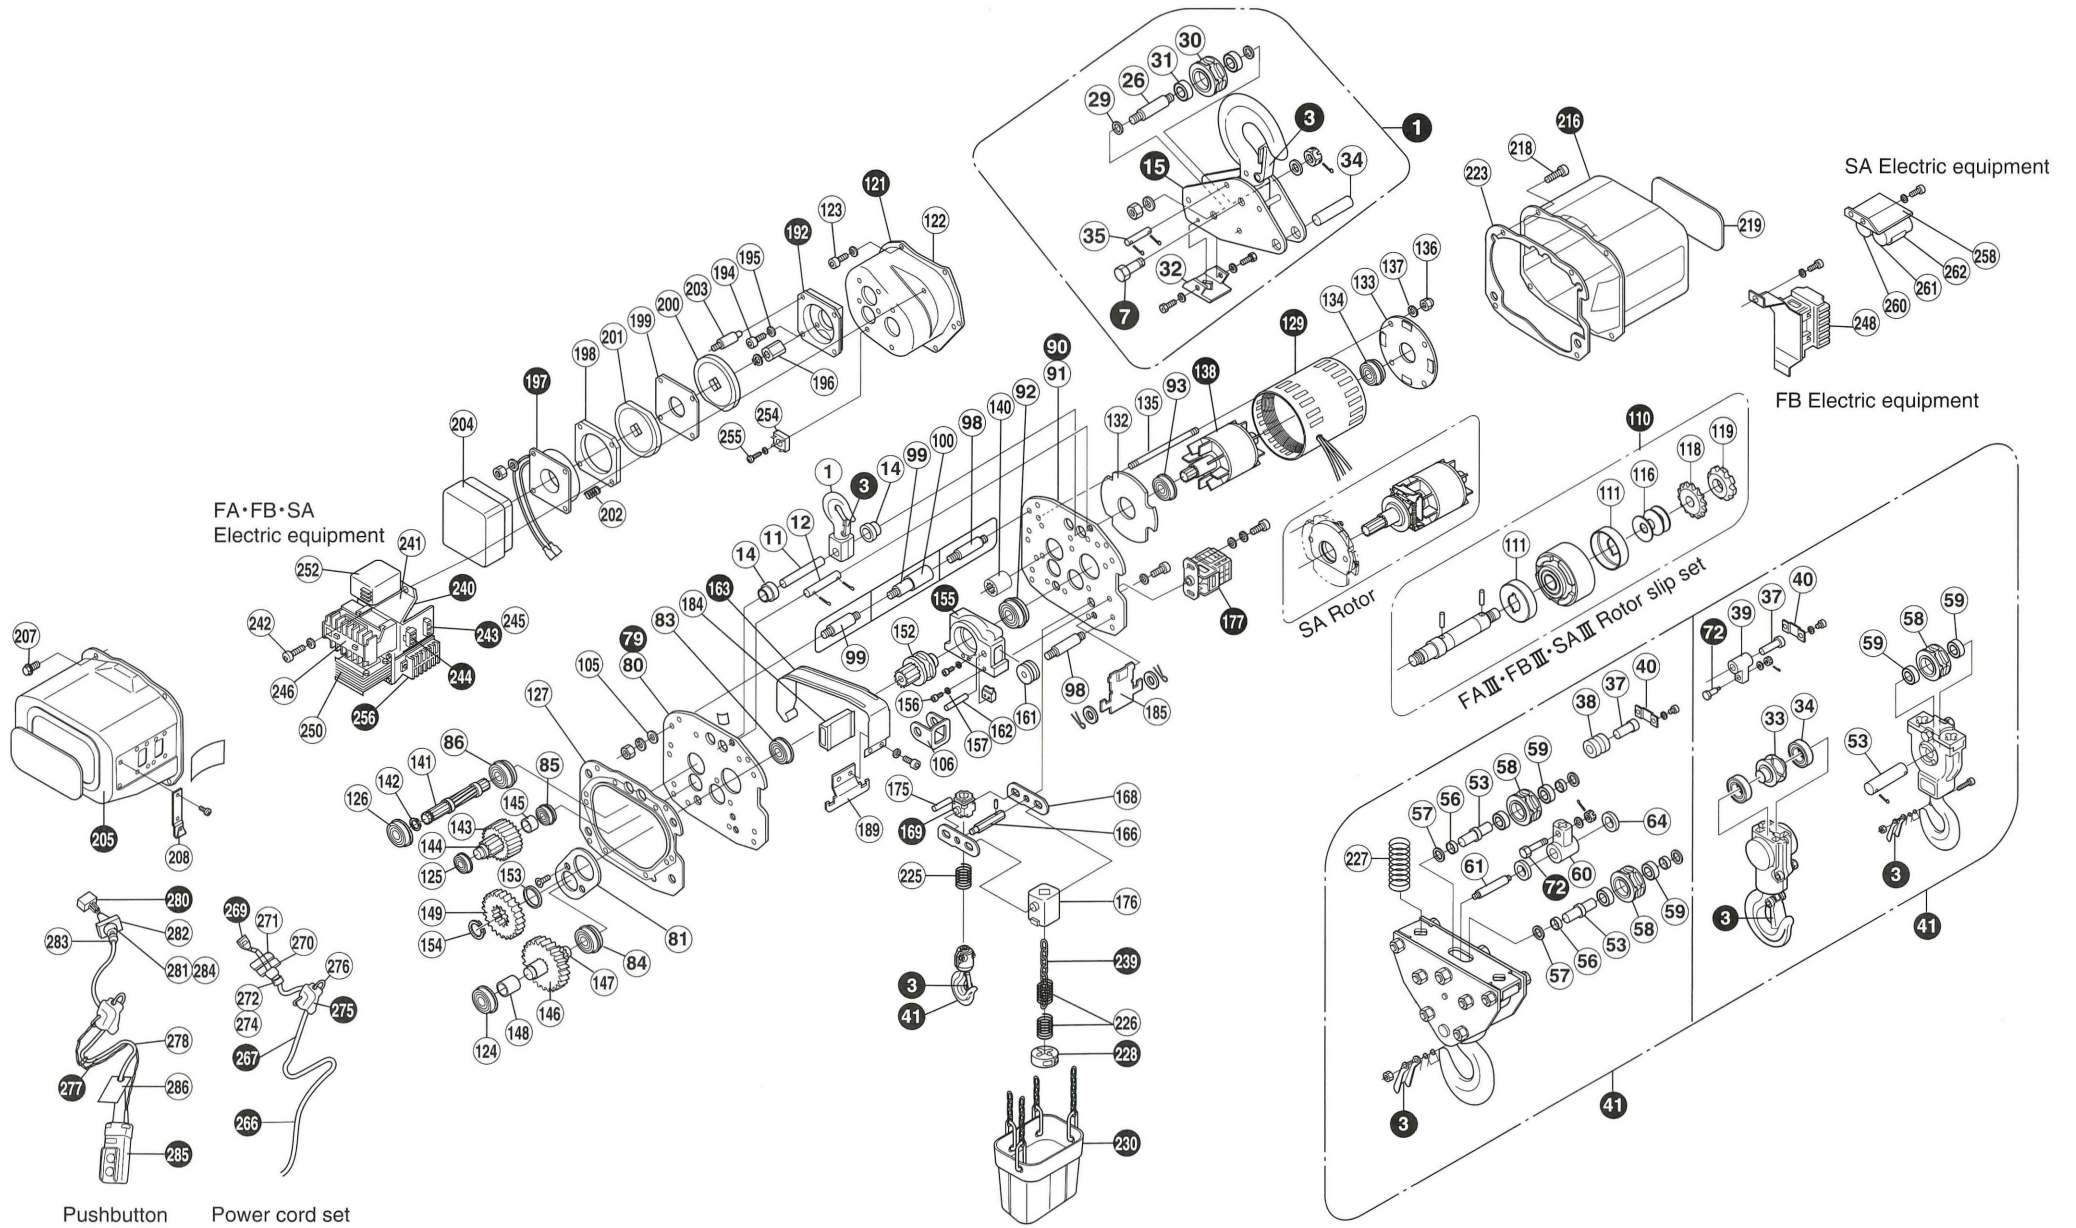

XIV) EXPLODED VIEWS