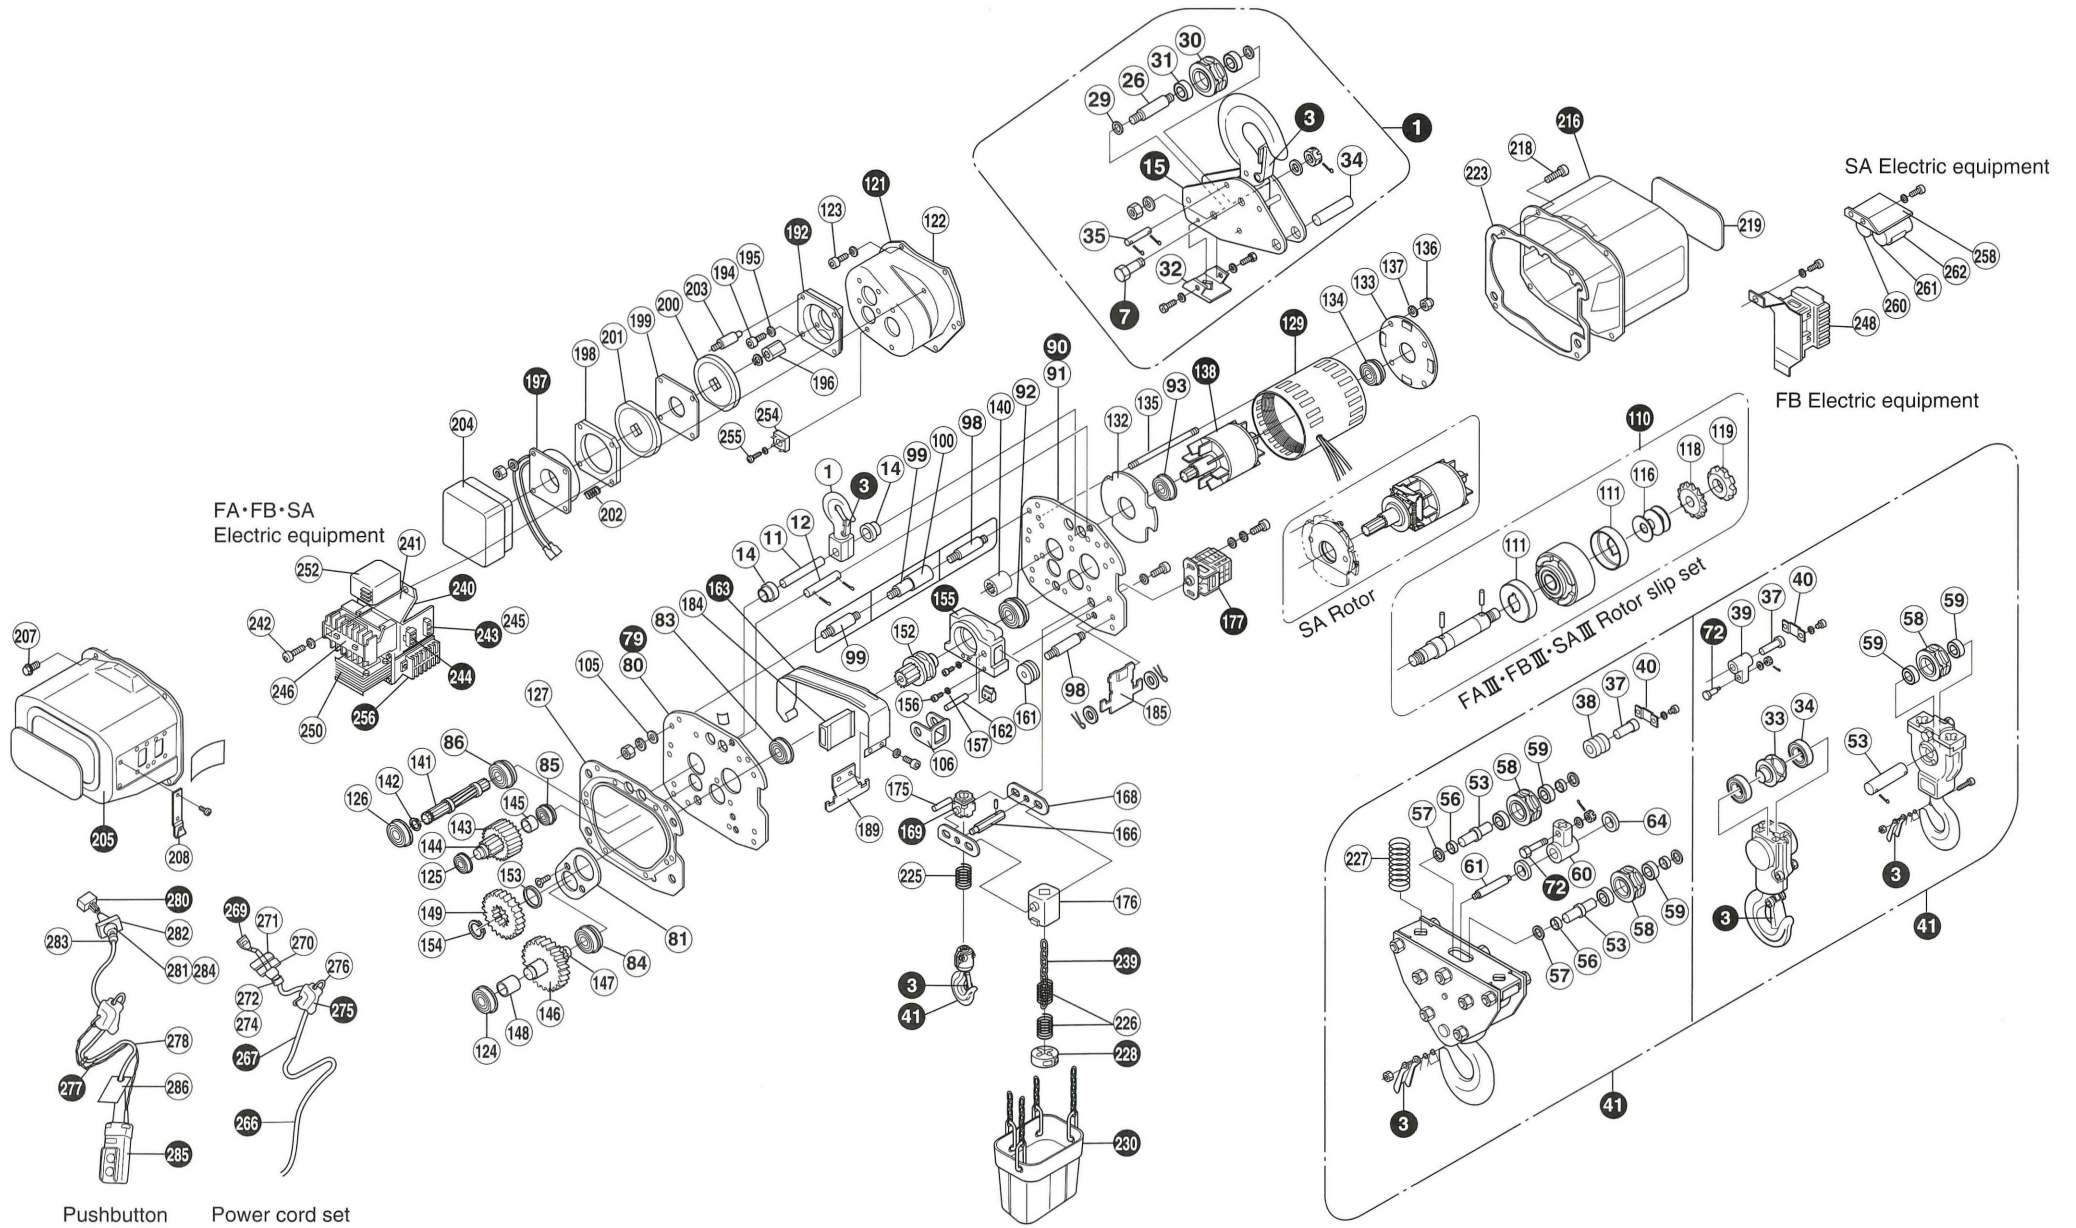

# Work made easy.

HOISTING & LIFTING

Prod.Id	Description	Pos.
4489001	FAH/FBH-05-1 TOP HOOK 500 KG	1
4489615	FAH/FBH-05-3/615 SAFETY LATCH	3
4489105	FAH/FBH-05-11 TOP HOOK PIN	11
4489104	FAH/FBH-05-12 TOP HOOK STOPPER PIN	12
4489209	FAH/FBH-05-14/209 REINFORCING METAL	14
4489015	FAH/FBH/015 BOTTOMHOOKSET 0.5T	15
4489016	FAH/FBH-05-177/16 LIMIT SWITCH ASSY	16
4489008	FBH-05-043/248 MAGNETIC CONTACTOR DUAL SPEED	43
4489012	FBH-05-110 ROTOR ASSY 500 KG	110
4489117	FAH/FBH-05-116 Plate spring 8 pieces	116
4489118	FAH/FBH-05-118 LOCK WASHER	118
4489119	FAH/FBH-05-119 ADJUST NUT	119
4489005	FBH-05-129 MOTOR ASSY 500 KG	129
4489238	FAH/FBH-05-140/238 BALL BEARING 2	140
4489301	FAH/FBH-05-141 1ST GEAR SHAFT	141
4489024	FAH/FBH-05-143/144-024 GEAR No 2+3	143-144
4489049	FAH/FBH-05-146/147-049 GEAR Nr 4+5	146-147
4489307	FAH/FBH-05-149 6TH GEAR	149
4489401	FAH/FBH-05-152 LOAD SHEAVE	152
4489405	FAH/FBH-05-155 CHAIN GUIDE ASSY 0.5T	155
4489409	FAH/FBH-05-161 ROLLER	161
4489408	FAH/FBH-05-162 ROLLER PIN	162
4489412	FAH/FBH-05-163 SHEAVE COVER	163
4489437	FAH/FBH-05-168 OPERATING PLATE	168
4489050	FAH/FBH-05-169/050 OPERATING ELEMENT ASSY A	169
4489424	FAH/FBH-05-176 OPERATING ELEMENT "B"	176
4489535	FAH/FBH-05-192/535 BRAKE HOLDER	192
4489534	FAH/FBH-05-196 SQUARE HUB	196
4489562	FAH/FBH-05-197/562 BRAKE COIL	197
4489564	FAH/FBH-05-198/564 BRAKE PLATE A	198
4489565	FAH/FBH-05-199/564 BRAKE PLATE B	199
4489531	FAH/FBH-05-200 BRAKE DISC/LINING	200
4489540	FAH/FBH-05-202/540 BRAKE SPRING	202
4489543	FAH/FBH-05-204/543 BRAKE COVER	204
4489544	FAH/FBH-05-204/544 BRAKE BOLT	204
4489361	FAH/FBH-05-205 ELECTRIC COMPONENT CASE	205
4489364	FAH/FBH-05-216/364 MOTOR SIDE CASE	216
4489941	FBH-05-219/940 NAME PLATE FBH	219
4489943	FBH-05-219/942 TYPE PLATE FBH	219
4489253	FAH/FBH-05-223 MOTOR CASE PAKING	223
4489815	FAH/FBH-05-225/815 SPRING HOOK	225
4489816	FAH/FBH-05-226/816 SPRING ASSY B 2 pcs / set	226