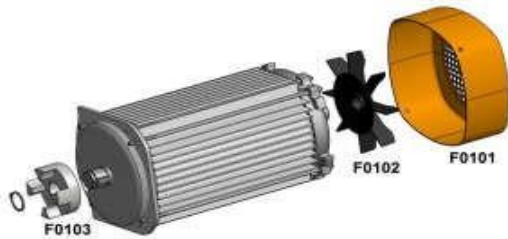

# REMA SR 02../.

Part number	Discription	Rema article number
A01	REMA SR 02../. HOUSING	
A02	REMA SR 02../. GEAR COVER COMPLETE	
A0201	REMA SR 02../. GASKET SET	4512172
A0101	REMA SR 02../. DOWN PRESSURE 4 MM	4512121
A0002	REMA SR 02../. CHAIN GUIDE 4 MM COMPLETE EXCL. LIMIT SWITCH	4512120
A03	REMA SR 02../. CHAIN GUIDE 4 MM COMPLETE INCL. LIMIT SWITCH	4512122
A06	REMA SR 02../. BOLT SET (Ø12 mm x 70mm x 58 mm)	4512905
A07 + A0701	REMA SR 02../. COVER ELECTRIC CONTROL COMPLETE	4512151
A08 + A0801	REMA SR 02../. COVER GEARSIDE COMPLETE	4512111

Part number	Discription	Rema article number
	REMA SR 02../. BRAKE COMPLETE	4512201
	REMA SR 020/01 BRAKE COMPLETE	4512201

Part number	Discription	Rema article number
C01	REMA SR 02../. CLUTCH DRIVE DISC COMPLETE	4512224
C02	REMA SR 02../. CLUTCH DISC COMPLETE	4512225
C03	REMA SR 02../. ACCESSORY FOR CLUTCH	4512226
C03	REMA SR 020/52 021/52 ACCESSORY FOR CLUTCH	4512228
C04	REMA SR 02../. GEAR RIM	4512229

Part number	Description	Rema article number
D0101	REMA SR 02../. SPROCKET WHEEL 4 MM COMPLETE	4512470

Part number	Description	Rema article number
F0101	REMA SR 02../. RAS LOADCHAIN 4 MM x 12 MM	0420001

LIFTKET			
Type: 091/51	Fabr.-Nr./serien no.: 020144	Baujahr/fabr. year: 2016	
Leistungs/Power (kW)	2	1000 W/1341 BHP	340 N/A
Transmiss./W.L. (kg)	2000	4400 LBS	300/MS
Hub/Stroke (m/min)	0,8/2,95	0,8/2,95	1:1 P 55
Motor/Chain (mm)	0x27	EN 818-7, DMT	Steuerung/control: 24V AC
PEM/ISO Kette/Chain	2x1/100	4,30/1,73	code 0-0,01/0,1
Prüf-Nr./cert no.	NO F313-124119380-04.1	DGUV V 54 (D8)	Made in Germany