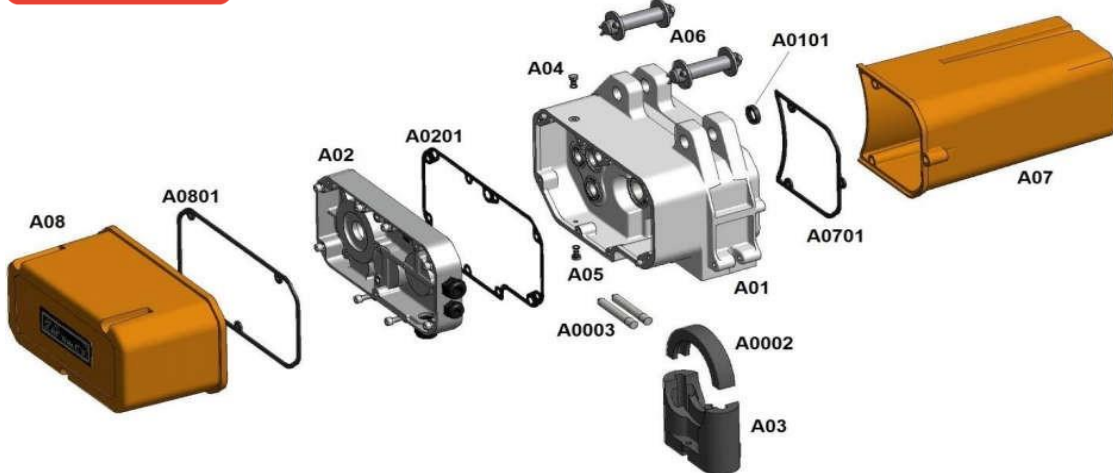

# REMA SR 02../.

Part number	Discription	Rema article number
A01	REMA SR 02../. HOUSING	
A02	REMA SR 02../. GEAR COVER COMPLETE	
A0201	REMA SR 02../. GASKET SET	4512172
A0101	REMA SR 02../. DOWN PRESSURE 4 MM	4512121
A0002	REMA SR 02../. CHAIN GUIDE 4 MM COMPLETE EXCL. LIMIT SWITCH	4512120
A03	REMA SR 02../. CHAIN GUIDE 4 MM COMPLETE INCL. LIMIT SWITCH	4512122
A06	REMA SR 02../. BOLT SET (Ø12 mm x 70mm x 58 mm)	4512905
A07 + A0701	REMA SR 02../. COVER ELECTRIC CONTROL COMPLETE	4512151
A08 + A0801	REMA SR 02../. COVER GEARSIDE COMPLETE	4512111

Part number	Discription	Rema article number
	REMA SR 02../. BRAKE COMPLETE	4512201
	REMA SR 020/01 BRAKE COMPLETE	4512201

Part number	Discription	Rema article number
C01	REMA SR 02../. CLUTCH DRIVE DISC COMPLETE	4512224
C02	REMA SR 02../. CLUTCH DISC COMPLETE	4512225
C03	REMA SR 02../. ACCESSORY FOR CLUTCH	4512226
C03	REMA SR 020/52 021/52 ACCESSORY FOR CLUTCH	4512228
C04	REMA SR 02../. GEAR RIM	4512229

Part number	Description	Rema article number
D0101	REMA SR 02../. SPROCKET WHEEL 4 MM COMPLETE	4512470

Part number	Description	Rema article number
F0101	REMA SR 02../. RAS LOADCHAIN 4 MM x 12 MM	0420001

LIFTKET			
Type: 091/51	Fabr.-Nr./serien no.: 020144	Baujahr/fabr. year: 2016	
Leistungs/Power (kW)	2	1000 W/1341 BHP	340 N/A
Transmiss./W.L. (kg)	2000	4400 LBS	300/MS
Hub/Stroke (m/min)	0,8/2,95	0,8/2,95	1:1 P 55
Motor/Chain (mm)	0x27	EN 818-7, DMT	Steuerung/control: 24V AC
PEM/ISO Kette/Chain	2x1/100	4,30/1,73	code 0-0,01/0,1
Prüf-Nr./cert no.	NO F313-124119380-04.1	DGUV V 54 (D8)	Made in Germany