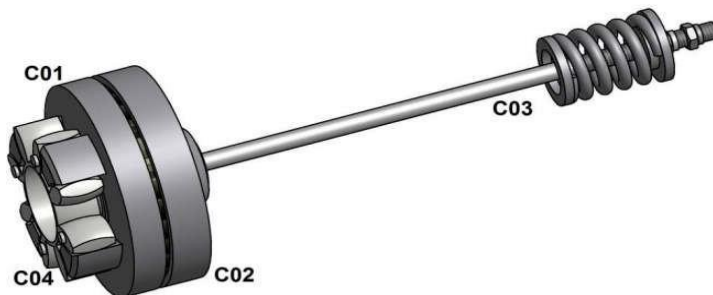

# REMA SR 02../.

Part number	Discription	Rema article number
A01	REMA SR 02../. HOUSING	
A02	REMA SR 02../. GEAR COVER COMPLETE	
A0201	REMA SR 02../. GASKET SET	4512172
A0101	REMA SR 02../. DOWN PRESSURE 4 MM	4512121
A0002	REMA SR 02../. CHAIN GUIDE 4 MM COMPLETE EXCL. LIMIT SWITCH	4512120
A03	REMA SR 02../. CHAIN GUIDE 4 MM COMPLETE INCL. LIMIT SWITCH	4512122
A06	REMA SR 02../. BOLT SET (Ø12 mm x 70mm x 58 mm)	4512905
A07 + A0701	REMA SR 02../. COVER ELECTRIC CONTROL COMPLETE	4512151
A08 + A0801	REMA SR 02../. COVER GEARSIDE COMPLETE	4512111

Part number	Discription	Rema article number
	REMA SR 02../. BRAKE COMPLETE	4512201
	REMA SR 020/01 BRAKE COMPLETE	4512201

Part number	Discription	Rema article number
C01	REMA SR 02../. CLUTCH DRIVE DISC COMPLETE	4512224
C02	REMA SR 02../. CLUTCH DISC COMPLETE	4512225
C03	REMA SR 02../. ACCESSORY FOR CLUTCH	4512226
C03	REMA SR 020/52 021/52 ACCESSORY FOR CLUTCH	4512228
C04	REMA SR 02../. GEAR RIM	4512229

Part number	Description	Rema article number
D0101	REMA SR 02../. SPROCKET WHEEL 4 MM COMPLETE	4512470

Part number	Description	Rema article number
F0101	REMA SR 02../. RAS LOADCHAIN 4 MM x 12 MM	0420001

LIFTKET			
Type: 091/51	Fabr.-Nr./serien no.: 020144	Baujahr/fabr. year: 2016	
Leistungs/Power (kW)	2	1000 W/1341 BHP	340 N/A
Transmiss./W.L. (kg)	2000	4400 LBS	300/MS
Hub/Stroke (m/min)	0,8/2,95	0,8/2,95	1:1 P 55
Motor/Chain (mm)	0x27	EN 818-7, DMT	Steuerung/control: 24V AC
PEM/ISO Kette/Chain	2x1/100	4,30/1,73	code 0-0,01/0,1
Prüf-Nr./cert no.	NO F313-124119380-04.1	DGUV V 54 (D8)	Made in Germany